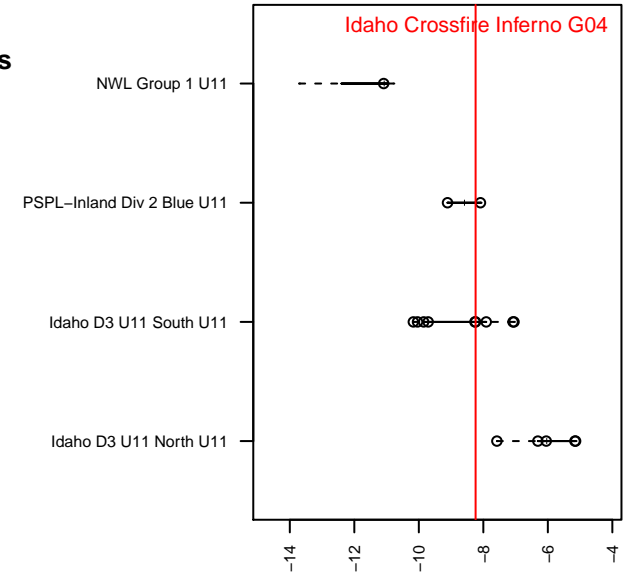

Idaho Crossfire Inferno G04

, ID
 G04 total strength=298
 attack=0.33 defense=0.09
 fall league = Idaho D3 U11 South U11
 spr league = Spr Idaho D3 U11 South U11

alt names used:
 INFERNO
 INFERNO (ID)
 INFERNO

Venues played:
 2015 Idaho D3 U11 South U11
 2015 GEM State Challenge U11G Silver West I
 2015 Spr Idaho D3 U11 South U11

Idaho Crossfire Inferno G04
 Dots are actual minus expected GF (blue circles) and GA (red triangles).
 Blue line is smoothed change in attack strength. Red is smoothed change in defense strength.

**attack and defense variance (black dot)
relative to other teams
and top 10 in region**

**attack and defense rating
relative to others at age
and all opponents in last 13 months**

Performance relative to 13 month average